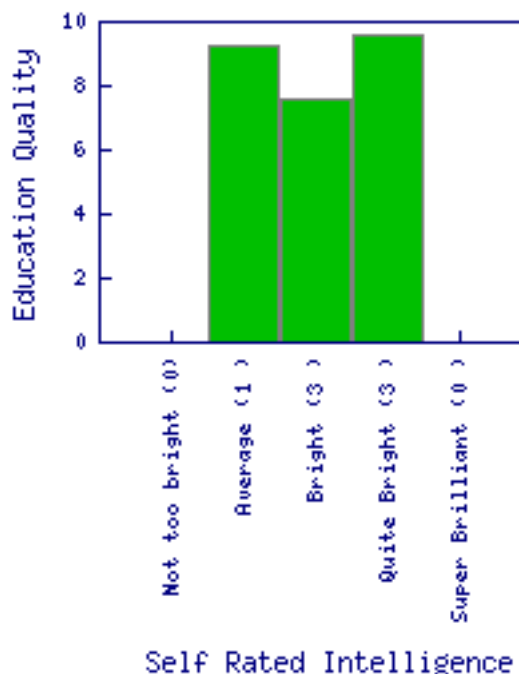

Scholarship

## Student Survey Results

Out of 7 Students, 2 (28.57%) would not choose to return to SUWG, while 5 (71.43%) would return.

Education Quality	8.6, <b>A-</b>
Individual Value	7.0, <b>B</b>
Collaboration/Competitive	7.4, <b>B+</b>
Innovation	7.4, <b>B+</b>
Schoolwork Useful	7.2, <b>B</b>
Friendliness	7.1, <b>B</b>
Faculty Accessibility	7.7, <b>B+</b>
Social Life	7.6, <b>B+</b>
Scholastic Success	8.3, <b>A-</b>
Extracurricular Activities	7.0, <b>B</b>
UniversityResourceUse	6.9, <b>B</b>
Perceived Campus Safety	5.7, <b>C+</b>
Surrounding City	3.0, <b>D+</b>
Campus Aesthetics	7.5, <b>B+</b>
Campus Maintenance	7.7, <b>B+</b>
% of teachers who <b>do not</b> speak satisfactory English	<b>0-10%</b>